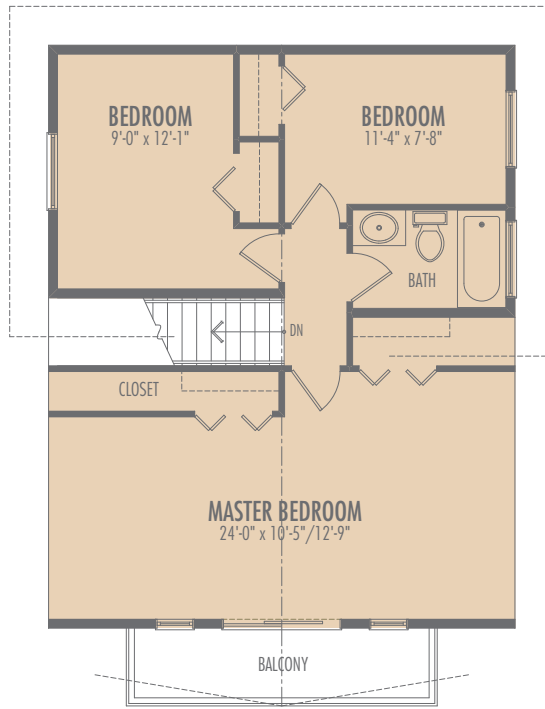

MAIN FLOOR

UPPER FLOOR

Total Area: 1440 sq.ft.