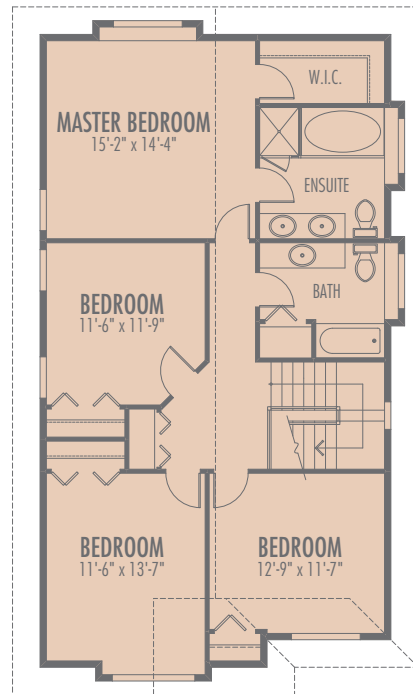

MAIN FLOOR

UPPER FLOOR

Total Area: 2383.3 sq.ft.